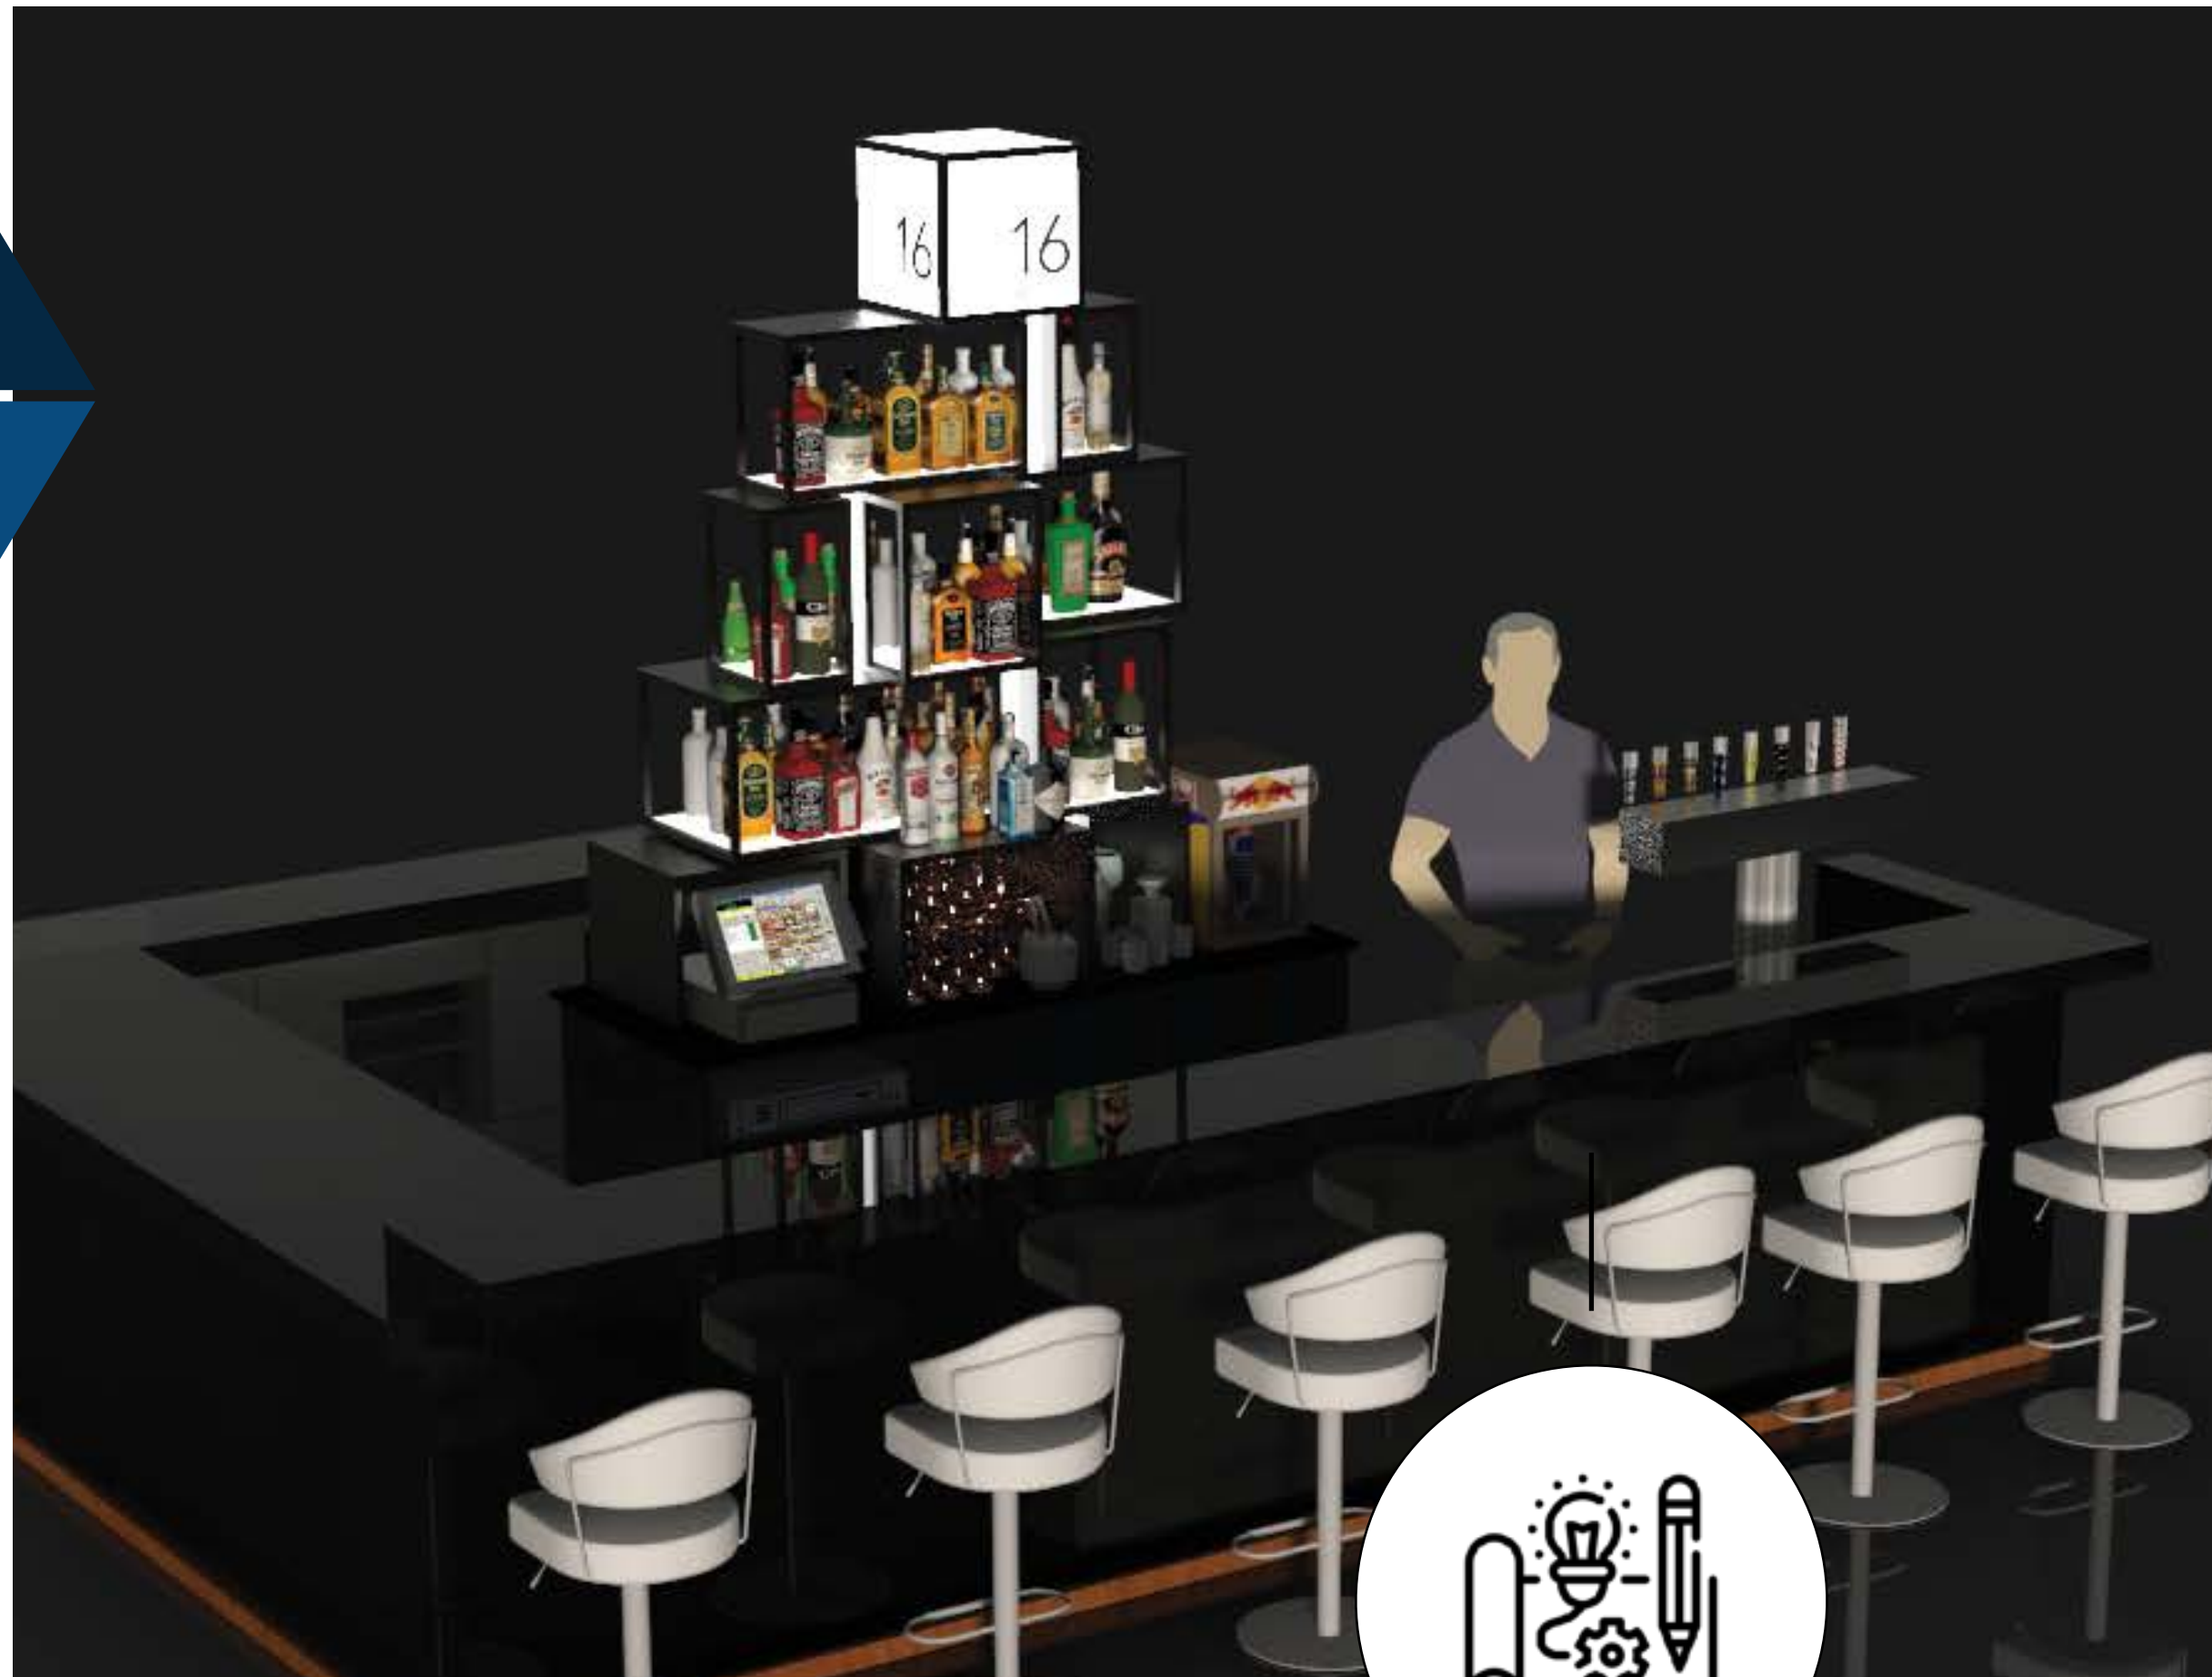

> 33

Instances from Recent Projects

Raffles Doha, Qatar - Trays and Room Amenity Setups

> 34

Instances from Recent Projects

Swissotel the Bosphorus, Istanbul - Buffet Redesign

> 35

Instances from Recent Projects

Four Seasons Bosphorus, Istanbul - Buffet Redesign

> 36

Instances from Recent Projects

Swissotel the Bosphorus, Istanbul - 16 Roof Bar Redesign

> 37

Instances from Recent Projects

Mercure Hotels - Trabzon, Turkey - Complete Buffet Setup Design & Application