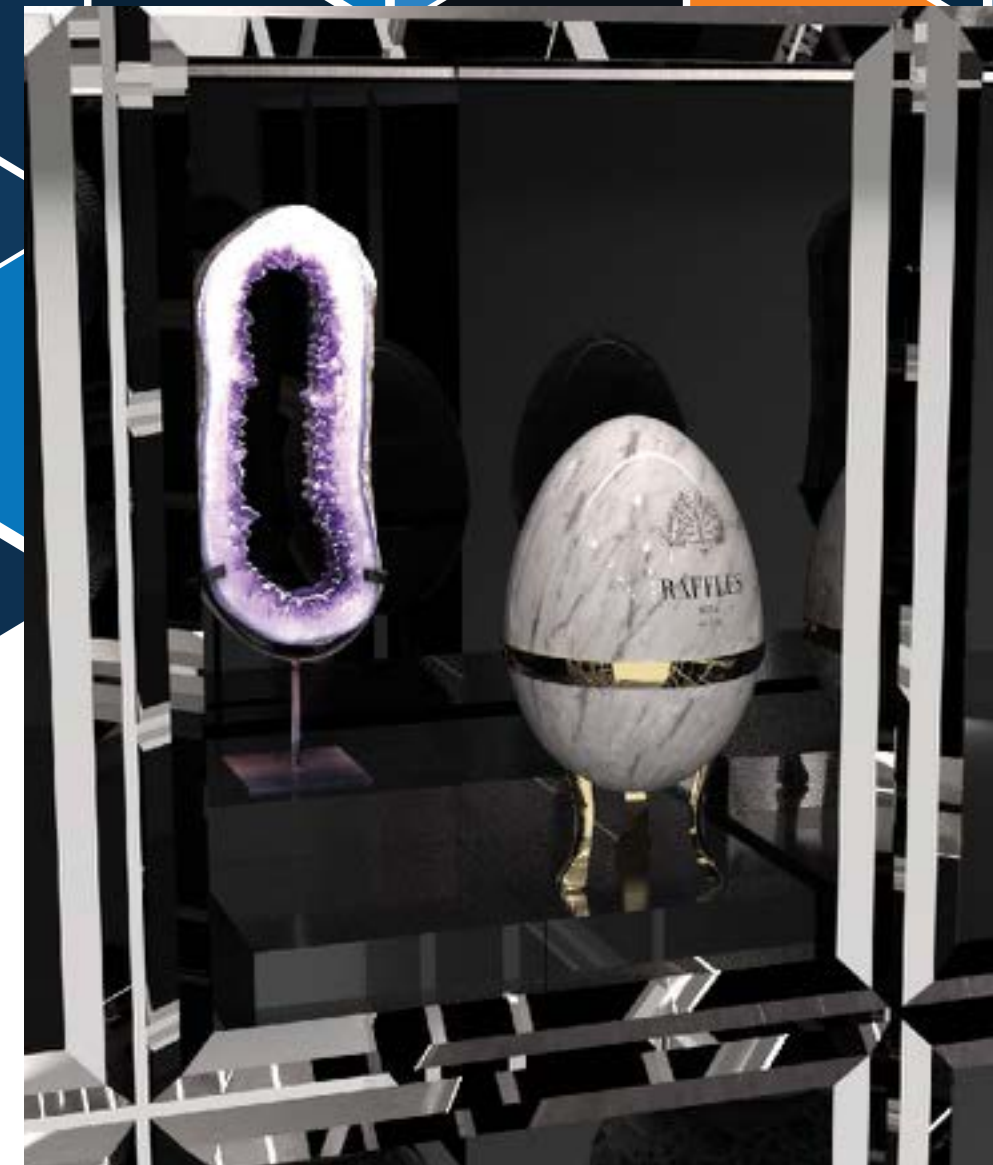

Buffetware

Hotel Linen