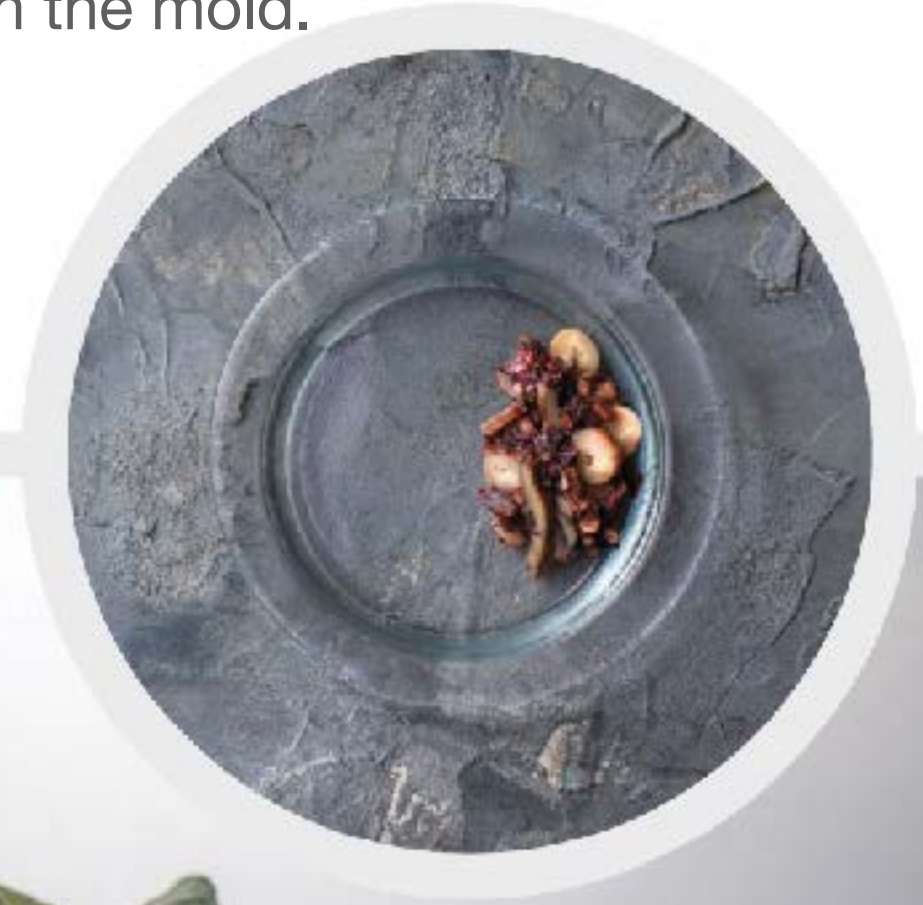

Black Marble

Green Marble

Slate

Glass

The Spinning Method

The spinning method is applied as the molten glass is taken into a mold and rotated around the axis of the mold, and the glass takes shape in the mold.