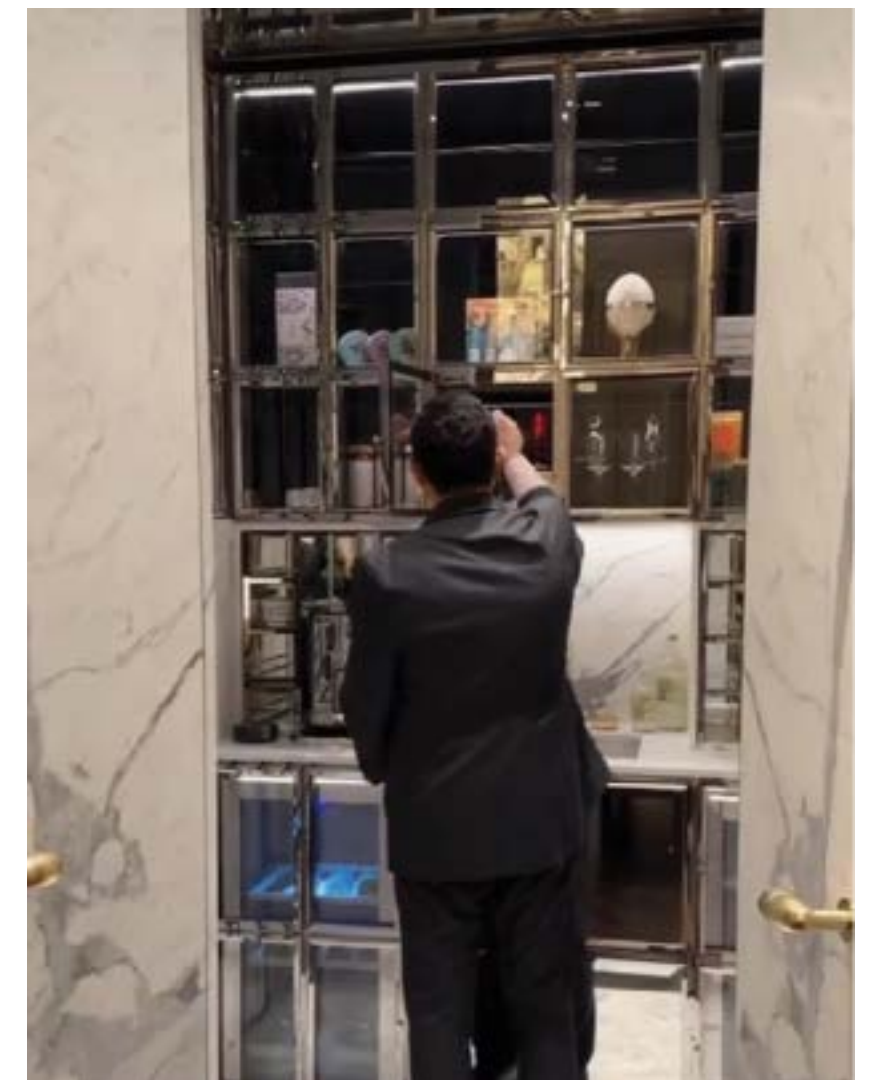

> 33

Instances from Recent Projects

Raffles Doha, Qatar - Trays and Room Amenity Setups