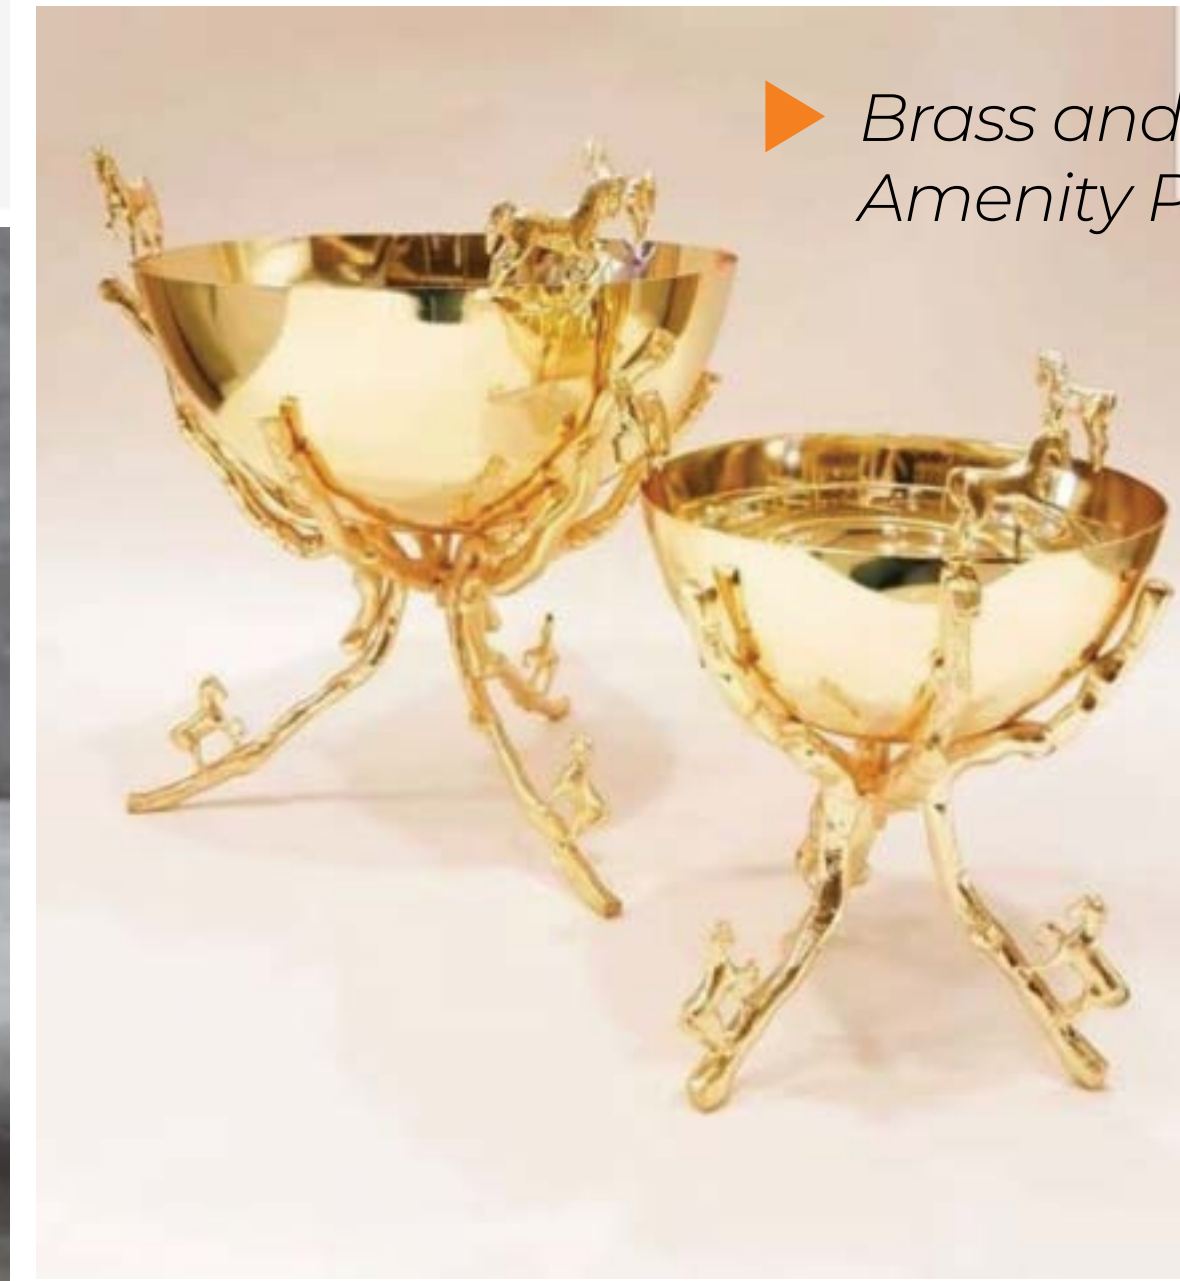

Bespoke Projects

* Product Selection & Complete Redesign

AccoLink